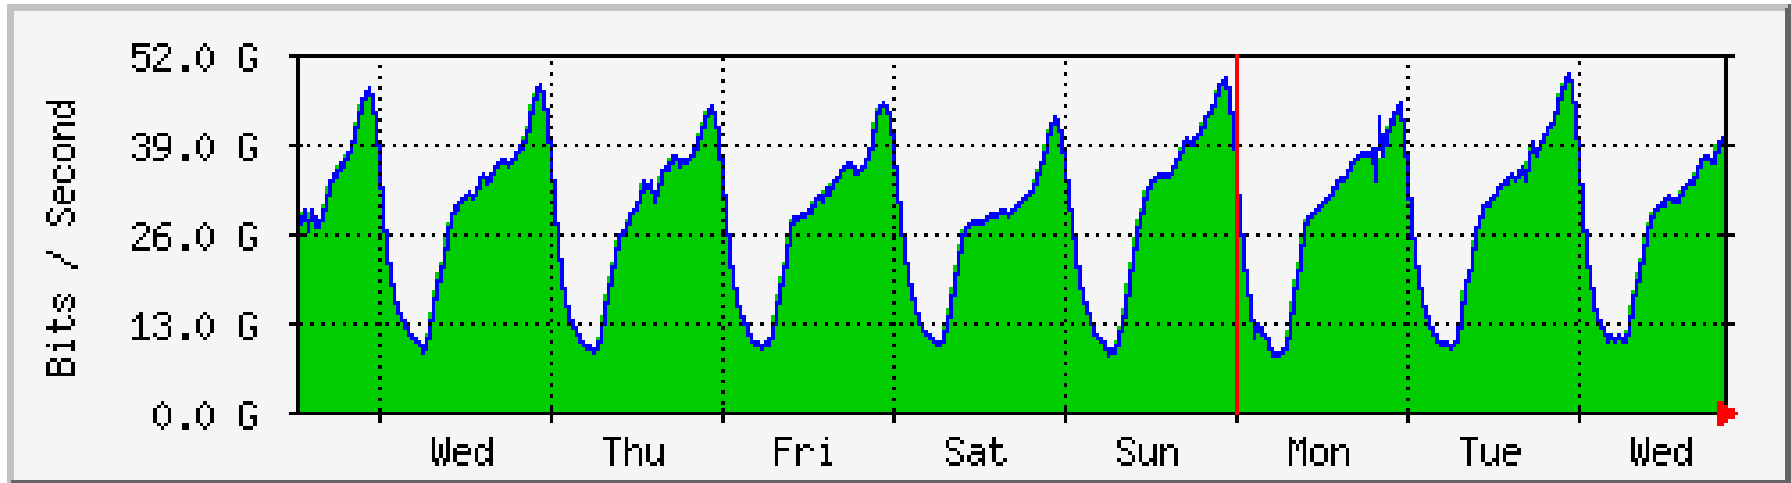

- 64 trafficking members
- 38 members have IPv6 route collector sessions
- >54k IPv4 routes on route collector
 - ~5k available from members with open policies
- ~1k IPv6 routes on route collector
 - ~325 available from members with open policies

Key Numbers

i n e x
i n t e r n e t n e u t r a l e x c h a n g e

- 64 trafficking members
- 38 members have IPv6 route collector sessions
- >54k IPv4 routes on route collector
 - ~5k available from members with open policies
- ~1k IPv6 routes on route collector
 - ~325 available from members with open policies
- 53 IPv4 route server sessions (>80%)
- 36 (29) IPv6 route server sessions (76% active)

Traffic Graphs

i n e x
i n t e r n e t n e u t r a l e x c h a n g e

Operations Summary – Member Updates

i n t e r n e t n e u t r a l e x c h a n g e

● **New Connections:**

- Lightnet (AS43406, KCP & CWT, 1Gb + 100Mb)
- Telcom (AS60277, TCY-KCP, 100Mb)