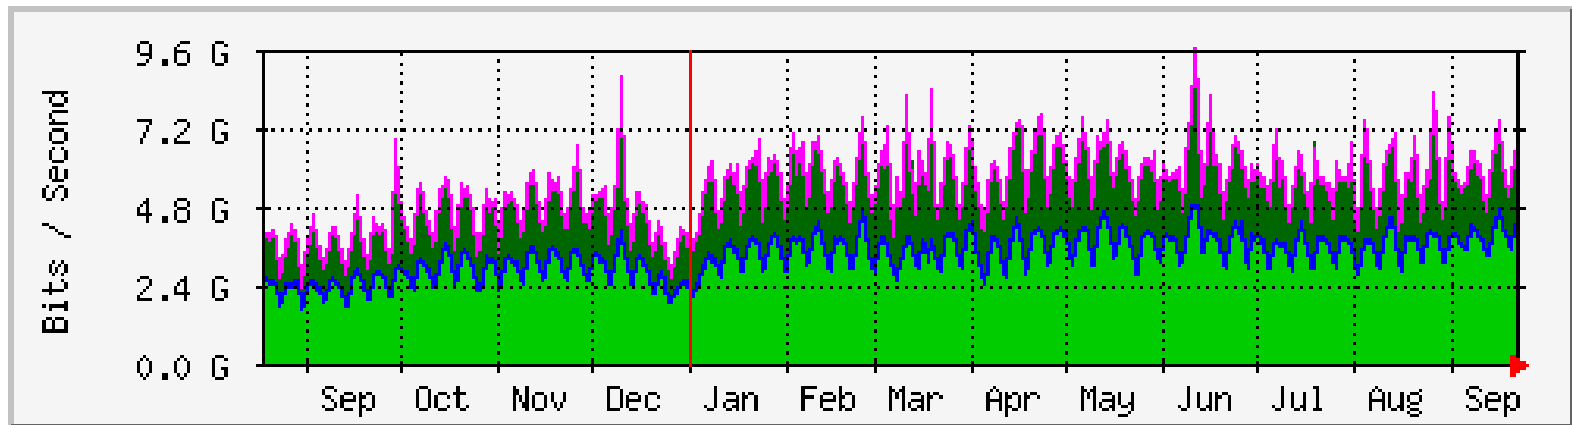

INEX Operations Update

i n e x
i n t e r n e t n e u t r a l e x c h a n g e

Barry O'Donovan

September 23rd 2010

barryo@inex.ie

Operations Summary – Statistics

i n t e r n e t n e u t r a l e x c h a n g e

- **Some statistics**
 - 7.2 Gbit/s peak regular traffic
 - ~8.3Gbps on a few occasions

● **More statistics**

- 49 IPv4 / 21 IPv6 peering sessions to route collector
- 2661 IPv4 / 73 IPv6 prefixes seen
- 39 ASNs now connecting to route servers (80% of active members); 541 IPv4 prefixes, 75 IPv6 prefixes