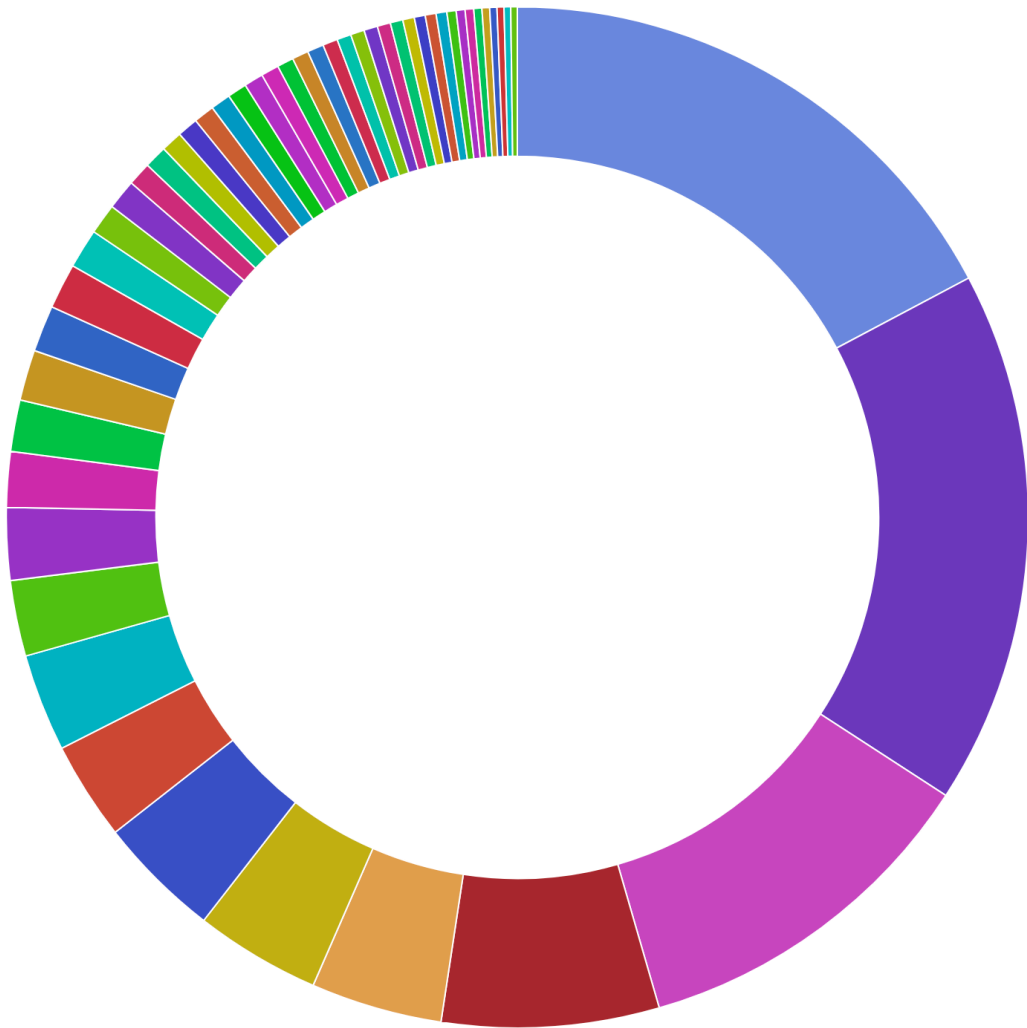

## Connectivity Overview

- Dark fibre to a HEAnet switch in NUI, Galway from hotel via enet
  - Running 1Gb LX optics here.
- INEX installed and configured a router locally to terminate this.
- Two VLANs from HEAnet on this link - one each to their resilient PoPs in Dublin.
- IPv4 and IPv6 BGP sessions over these where we receive a DR and advertise the assigned /23 IPv4 and /48 IPv6 ranges.
- Native public IPv4 and IPv6 to your devices.
- 6 x wifi access points installed here by Tom Bird with PoE switch.
- No surprises from hotel structured cabling! HEAnet provided excellent diagrams.

## DHCP LEASES

- DHCP Lease time: 2 hrs
- Mac clients 132

## TRAFFIC USAGE

- Wifi will max out at ~35/40Mbps
- Peaks in / out just shy of 100Mbps over 30sec intervals

• Monday: IPv6 @ ~24%

- Apple Inc. (6185)
- Apple Inc. (714)
- Google LLC (15169)
- DE-CIX Management ...
- MCI Communications...
- Amazon.com, Inc. (16...
- Facebook, Inc. (32934)
- Paragon Internet Gro...
- Netflix Streaming Ser...
- Akamai International ...
- Dropbox, Inc. (19679)
- Fastly (54113)
- UAB Baltnetos komu...
- Tilaa B.V. (196752)
- Secunia ApS (201580)
- Microsoft Corporatio...
- MIX S.r.L. - Milan Inte...
- Akamai Technologies,...
- Network Ability Limit...
- Orange Polska Spolka...
- IPHH Internet Port H...
- Portfast Ltd (48663)
- InterXion Holding NV ...
- DigitalOcean, LLC (14...
- Portfast Ltd (8916)
- London Internet Exch...
- Internet Neutral Exch...
- Bytemark Limited (35...
- iomart Cloud Service...
- MCI Communications...
- Cloudflare Inc (13335)
- Núcleo de Inf. e Coor...
- OVH SAS (16276)
- Verein zur Foerderun...
- Twitter Inc. (13414)
- Croatian Academic a...
- Amsterdam Internet ...
- Consorti de Serveis U..