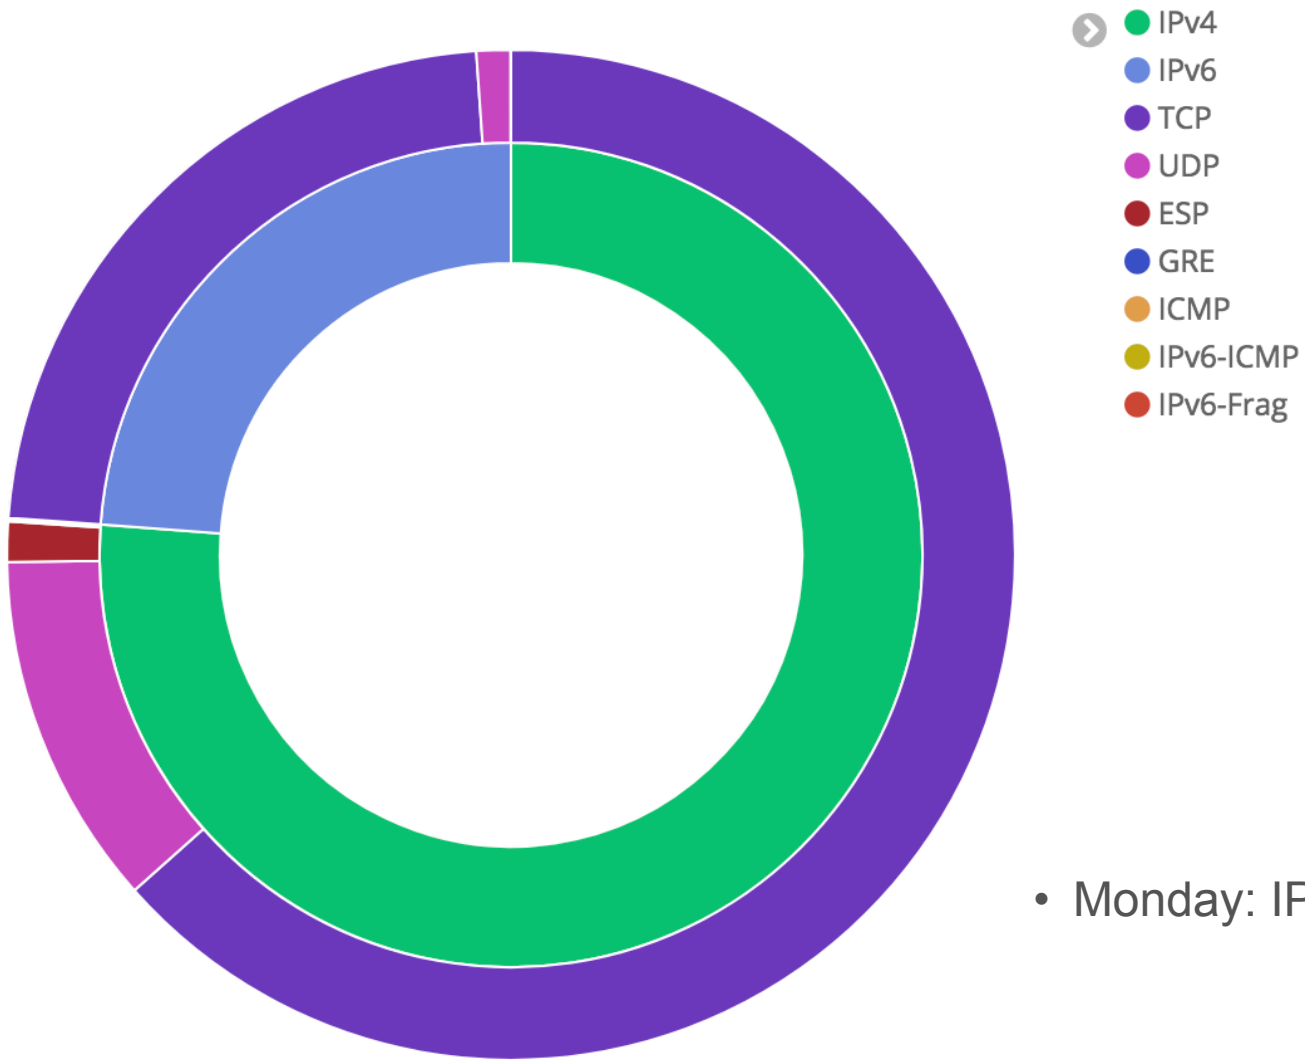

## Connectivity Overview

- Dark fibre to a HEAnet switch in NUI, Galway from hotel via enet
  - Running 1Gb LX optics here.
- INEX installed and configured a router locally to terminate this.
- Two VLANs from HEAnet on this link - one each to their resilient PoPs in Dublin.
- IPv4 and IPv6 BGP sessions over these where we receive a DR and advertise the assigned /23 IPv4 and /48 IPv6 ranges.
- Native public IPv4 and IPv6 to your devices.
- 6 x wifi access points installed here by Tom Bird with PoE switch.
- No surprises from hotel structured cabling! HEAnet provided excellent diagrams.

## DHCP LEASES

- DHCP Lease time: 2 hrs
- Mac clients 132

## TRAFFIC USAGE

- Wifi will max out at ~35/40Mbps
- Peaks in / out just shy of 100Mbps over 30sec intervals

• Monday: IPv6 @ ~24%

- Apple Inc. (6185)
- Apple Inc. (714)
- Google LLC (15169)
- DE-CIX Management ...
- MCI Communications...
- Amazon.com, Inc. (16...
- Facebook, Inc. (32934)
- Paragon Internet Gro...
- Netflix Streaming Ser...
- Akamai International ...
- Dropbox, Inc. (19679)
- Fastly (54113)
- UAB Baltnetos komu...
- Tilaa B.V. (196752)
- Secunia ApS (201580)
- Microsoft Corporatio...
- MIX S.r.L. - Milan Inte...
- Akamai Technologies,...
- Network Ability Limit...
- Orange Polska Spolka...
- IPHH Internet Port H...
- Portfast Ltd (48663)
- InterXion Holding NV ...
- DigitalOcean, LLC (14...
- Portfast Ltd (8916)
- London Internet Exch...
- Internet Neutral Exch...
- Bytemark Limited (35...
- iomart Cloud Service...
- MCI Communications...
- Cloudflare Inc (13335)
- Núcleo de Inf. e Coor...
- OVH SAS (16276)
- Verein zur Foerderun...
- Twitter Inc. (13414)
- Croatian Academic a...
- Amsterdam Internet ...
- Consorti de Serveis U..