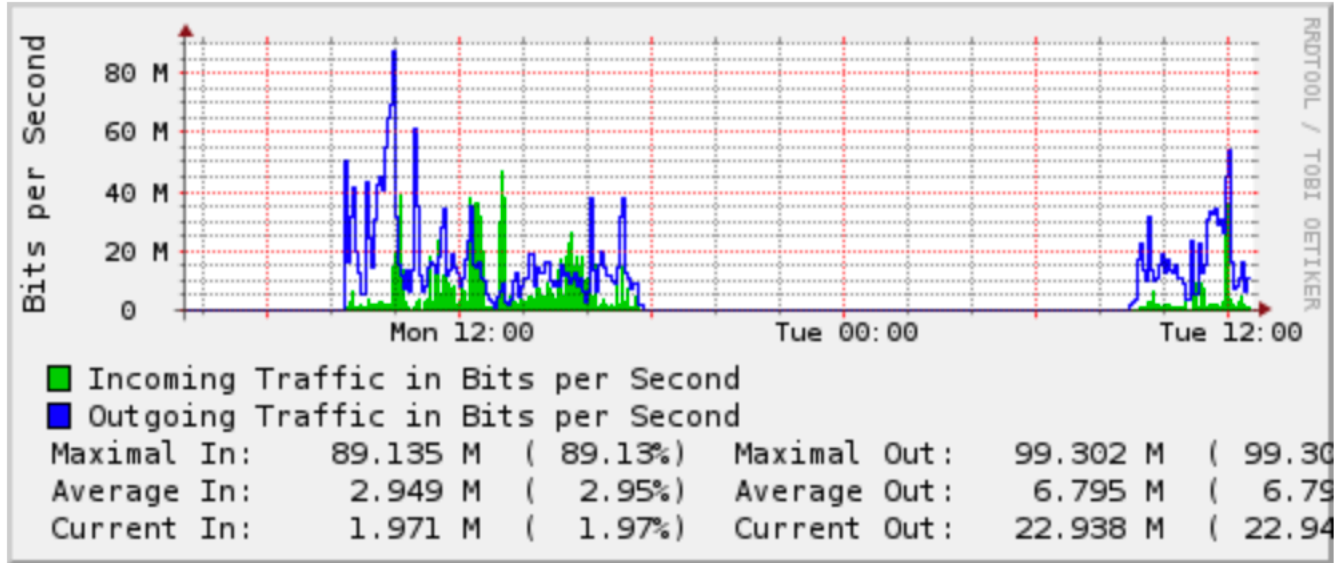

## Connectivity Overview

- Dark fibre to a HEAnet switch in NUI, Galway from hotel via enet
  - Running 1Gb LX optics here.
- INEX installed and configured a router locally to terminate this.
- Two VLANs from HEAnet on this link - one each to their resilient PoPs in Dublin.
- IPv4 and IPv6 BGP sessions over these where we receive a DR and advertise the assigned /23 IPv4 and /48 IPv6 ranges.
- Native public IPv4 and IPv6 to your devices.
- 6 x wifi access points installed here by Tom Bird with PoE switch.
- No surprises from hotel structured cabling! HEAnet provided excellent diagrams.

## DHCP LEASES

- DHCP Lease time: 2 hrs
- Mac clients 132

## TRAFFIC USAGE

- Wifi will max out at ~35/40Mbps
- Peaks in / out just shy of 100Mbps over 30sec intervals

• Monday: IPv6 @ ~24%

- Apple Inc. (6185)
- Apple Inc. (714)
- Google LLC (15169)
- DE-CIX Management ...
- MCI Communications...
- Amazon.com, Inc. (16...
- Facebook, Inc. (32934)
- Paragon Internet Gro...
- Netflix Streaming Ser...
- Akamai International ...
- Dropbox, Inc. (19679)
- Fastly (54113)
- UAB Baltnetos komu...
- Tilaa B.V. (196752)
- Secunia ApS (201580)
- Microsoft Corporatio...
- MIX S.r.L. - Milan Inte...
- Akamai Technologies,...
- Network Ability Limit...
- Orange Polska Spolka...
- IPHH Internet Port H...
- Portfast Ltd (48663)
- InterXion Holding NV ...
- DigitalOcean, LLC (14...
- Portfast Ltd (8916)
- London Internet Exch...
- Internet Neutral Exch...
- Bytemark Limited (35...
- iomart Cloud Service...
- MCI Communications...
- Cloudflare Inc (13335)
- Núcleo de Inf. e Coor...
- OVH SAS (16276)
- Verein zur Foerderun...
- Twitter Inc. (13414)
- Croatian Academic a...
- Amsterdam Internet ...
- Consorti de Serveis U..