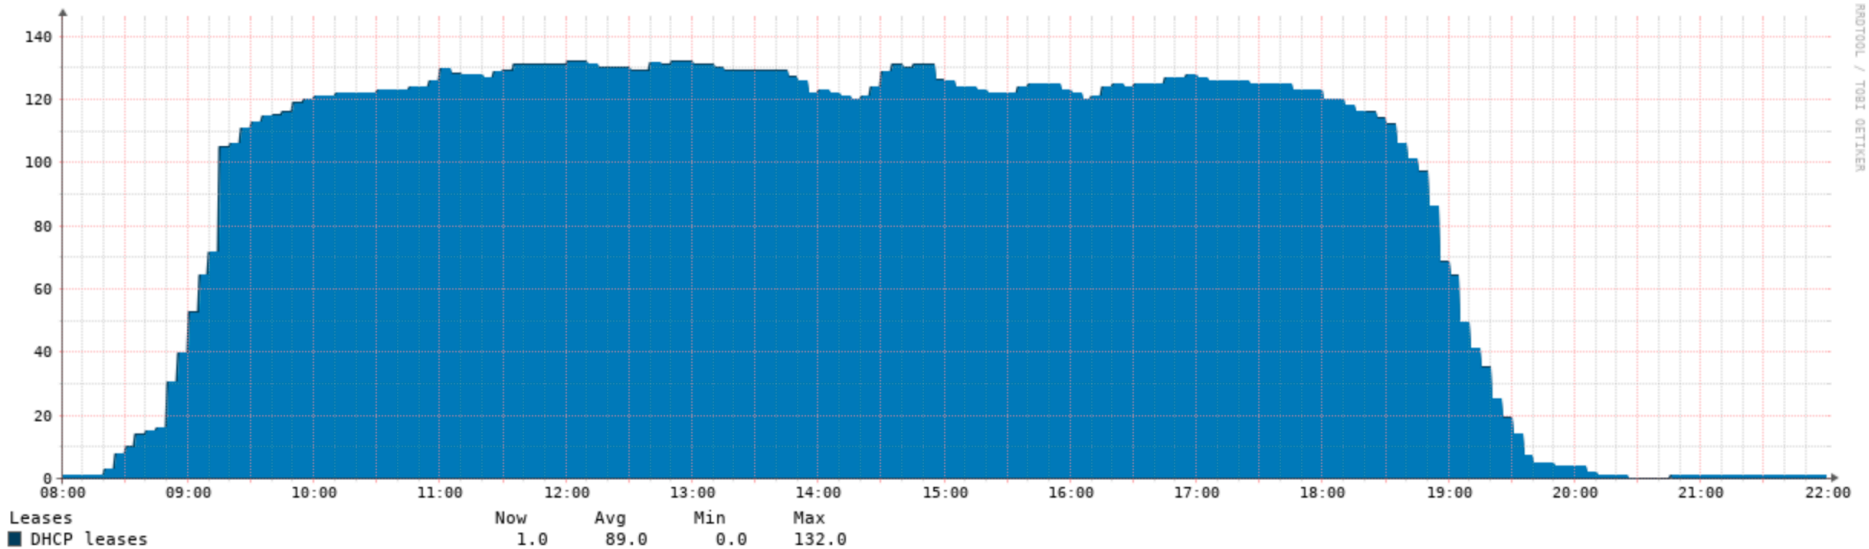

## DHCP LEASES

- DHCP Lease time: 2 hrs
- Mac clients 132